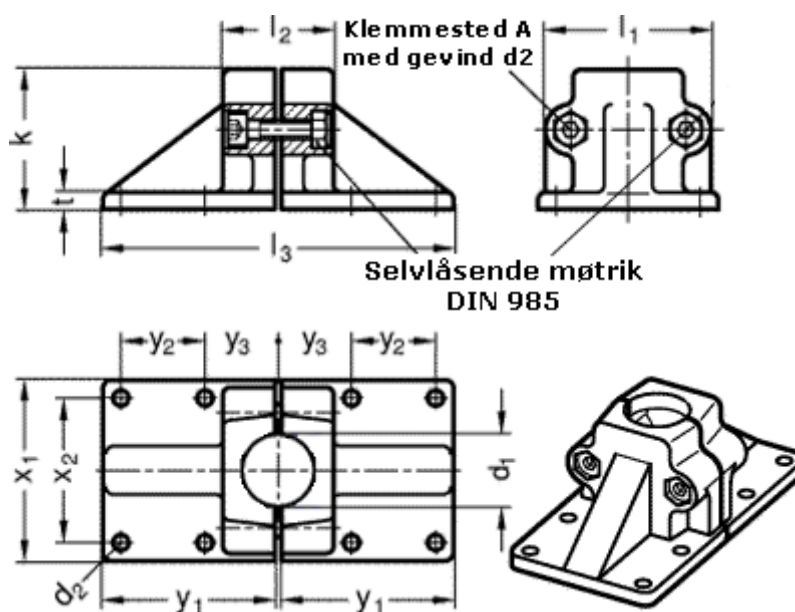

Article number: 20167B482SW

Description: Wide base clamp GN167-B48-2-SW
GN167

Measures

| | |
|----------|----------|
| d1 = B48 | x1 = 115 |
| d2 = 11 | x2 = 90 |
| d3 = M10 | y1 = 108 |
| k = 91 | y2 = 50 |
| l1 = 98 | y3 = 45 |
| l2 = 70 | |
| l3 = 218 | |
| t = 14 | |